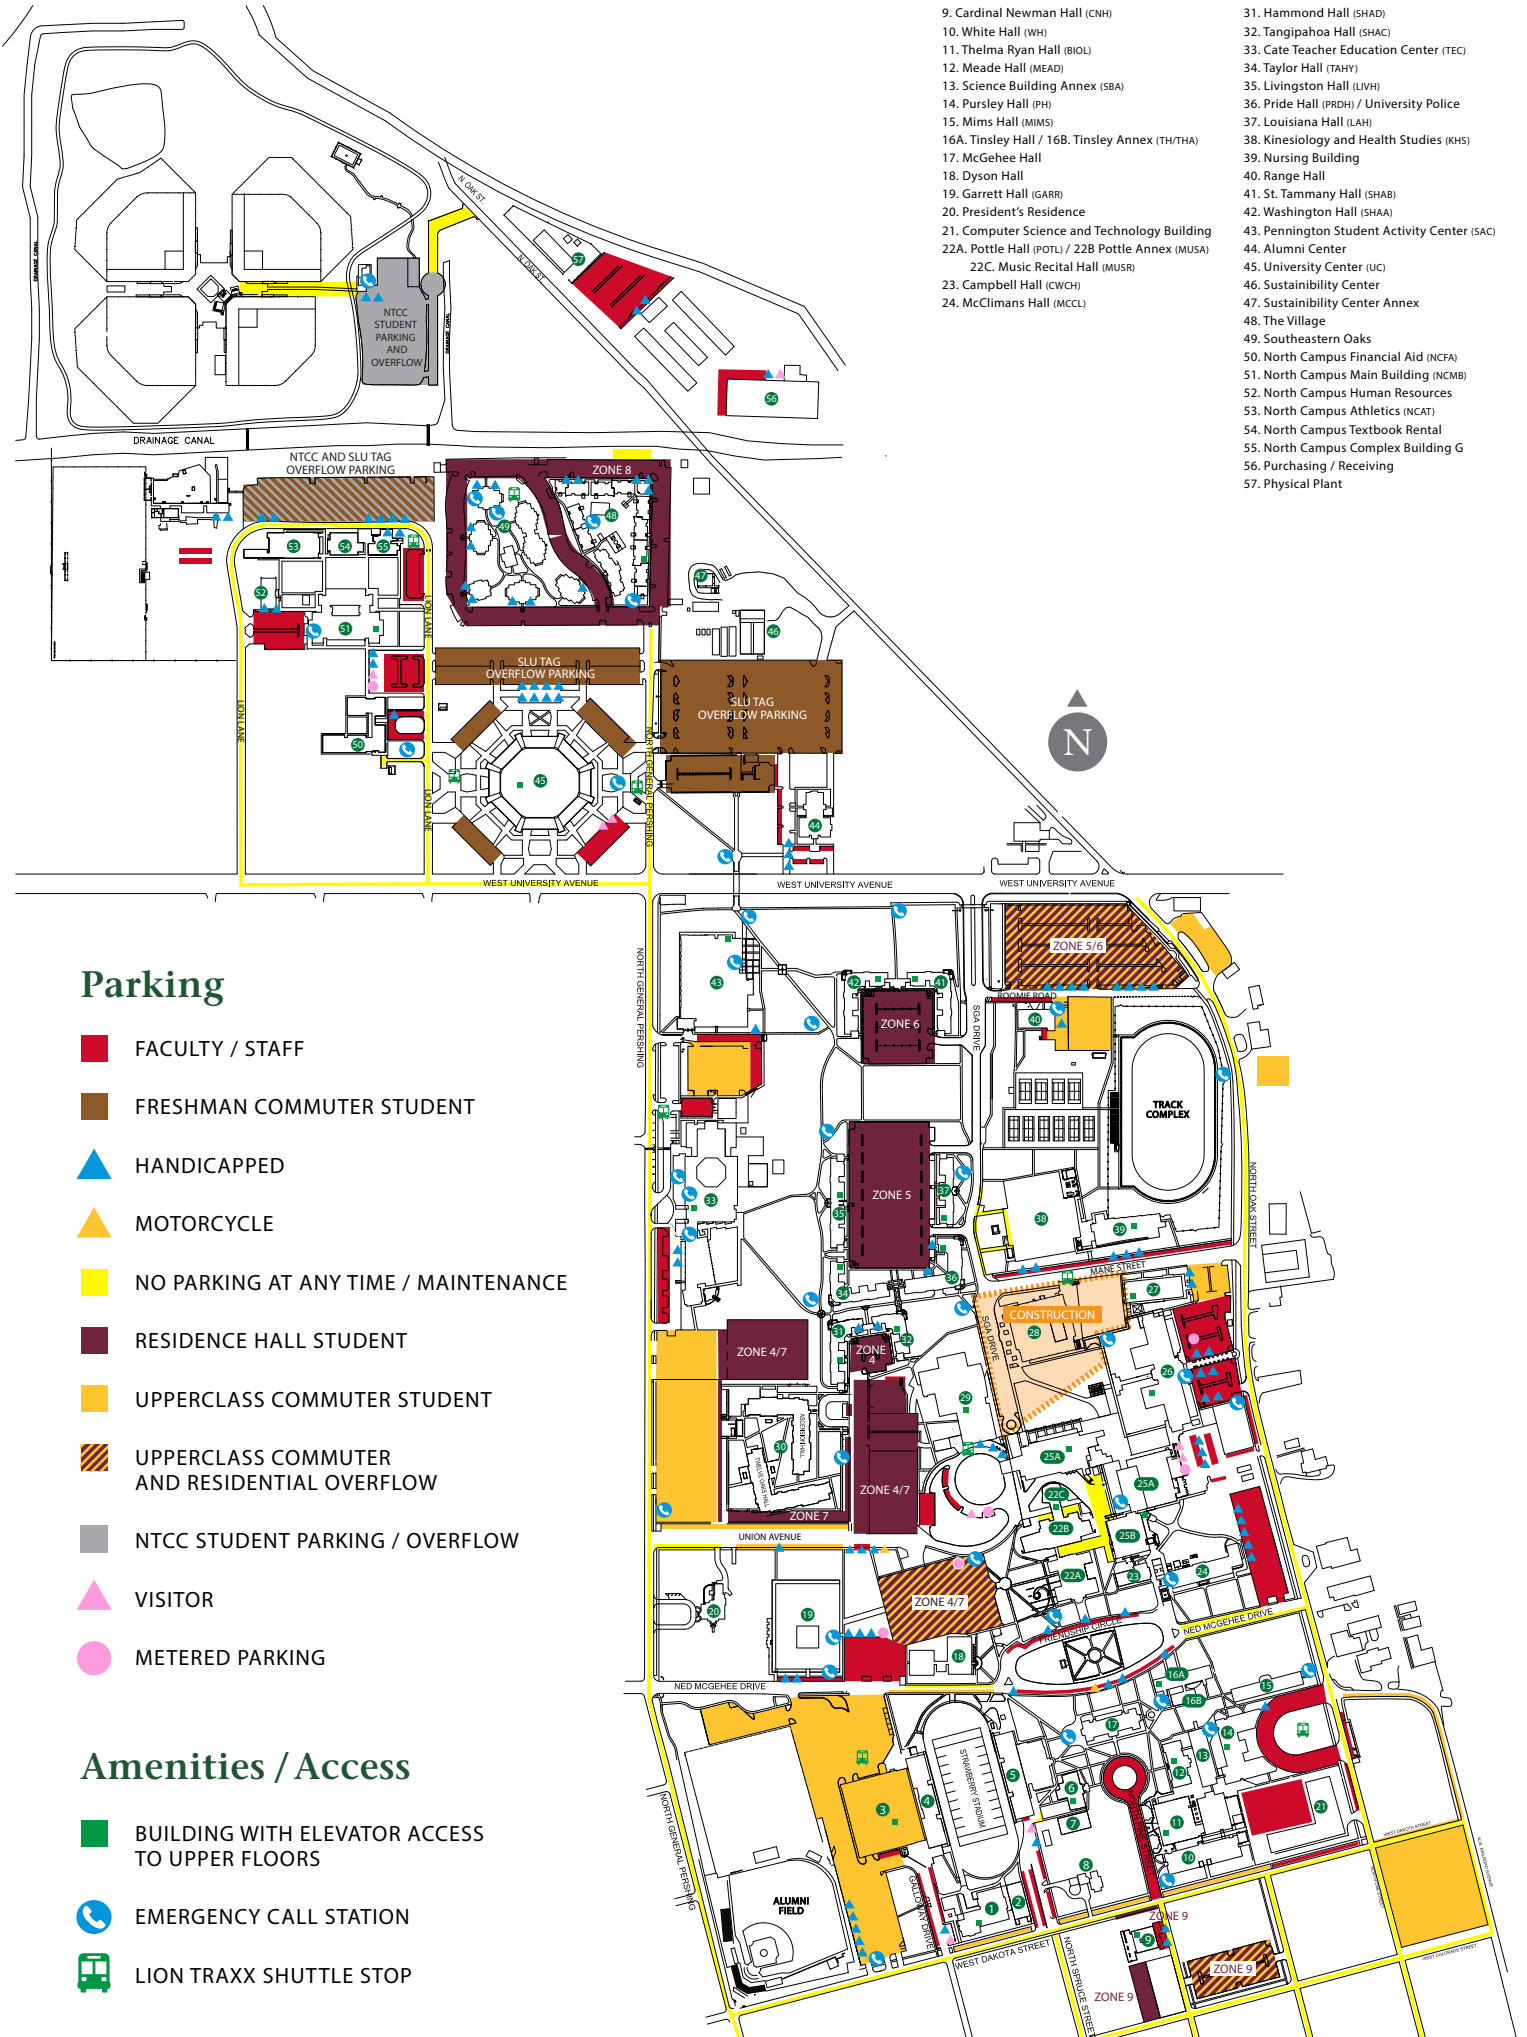

Campus Map

July 2022

Buildings

1. Dugas Center (DCSA)
2. Naquin Center
3. Intermodal Facility
4. West Strawberry Stadium
5. East Strawberry Stadium
6. Clark Hall (CH)
7. Clark Hall Annex (CHA)
8. The Inn at Southeastern
9. Cardinal Newman Hall (CNH)
10. White Hall (WH)
11. Thelma Ryan Hall (BIOL)
12. Meade Hall (MEAD)
13. Science Building Annex (SBA)
14. Pursley Hall (PH)
15. Mims Hall (MIMS)
- 16A. Tinsley Hall / 16B. Tinsley Annex (TH/THA)
17. McGehee Hall
18. Dyson Hall
19. Garrett Hall (GARR)
20. President's Residence
21. Computer Science and Technology Building
- 22A. Pottle Hall (POTL) / 22B Pottle Annex (MUSA)
- 22C. Music Recital Hall (MUSR)
23. Campbell Hall (CWCH)
24. McClimans Hall (MCCL)
- 25A. War Memorial Student Union (SU)
- 25B. Annex (SUA)
26. Fayard Hall (FAY)
27. Anzalone Hall (AZH)
28. D Vickers Hall (DVIC)
29. Sims Memorial Library (SIMS)
30. Ascension Hall and Twelve Oaks Hall
31. Hammond Hall (SHAD)
32. Tangipahoa Hall (SHAC)
33. Cate Teacher Education Center (TEC)
34. Taylor Hall (TAHY)
35. Livingston Hall (LVH)
36. Pride Hall (PRDH) / University Police
37. Louisiana Hall (LAH)
38. Kinesiology and Health Studies (KHS)
39. Nursing Building
40. Range Hall
41. St. Tammany Hall (SHAB)
42. Washington Hall (SHAA)
43. Pennington Student Activity Center (SAC)
44. Alumni Center
45. University Center (UC)
46. Sustainability Center
47. Sustainability Center Annex
48. The Village
49. Southeastern Oaks
50. North Campus Financial Aid (NCFA)
51. North Campus Main Building (NCMB)
52. North Campus Human Resources
53. North Campus Athletics (NCAT)
54. North Campus Textbook Rental
55. North Campus Complex Building G
56. Purchasing / Receiving
57. Physical Plant

Amenities / Access

- BUILDING WITH ELEVATOR ACCESS TO UPPER FLOORS
- 📞 EMERGENCY CALL STATION
- 🚌 LION TRAXX SHUTTLE STOP