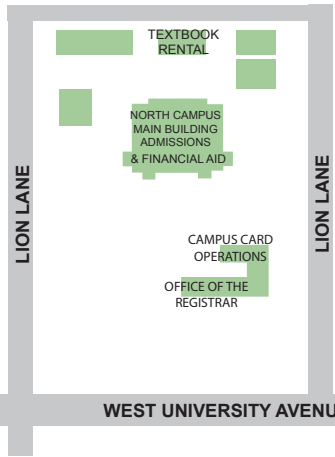

NORTH CAMPUS

Welcome To
SOUTHEASTERN
LOUISIANA UNIVERSITY

Campus Map

LION PRIDE PREVIEW

-  = CHECK IN LOCATION
-  = UNIVERSITY BOOKSTORE
-  = BUILDING
-  = EVENT PARKING
-  = NO PARKING

NORTH GENERAL PERSHING

NORTH GENERAL PERSHING

NORTH GENERAL PERSHING