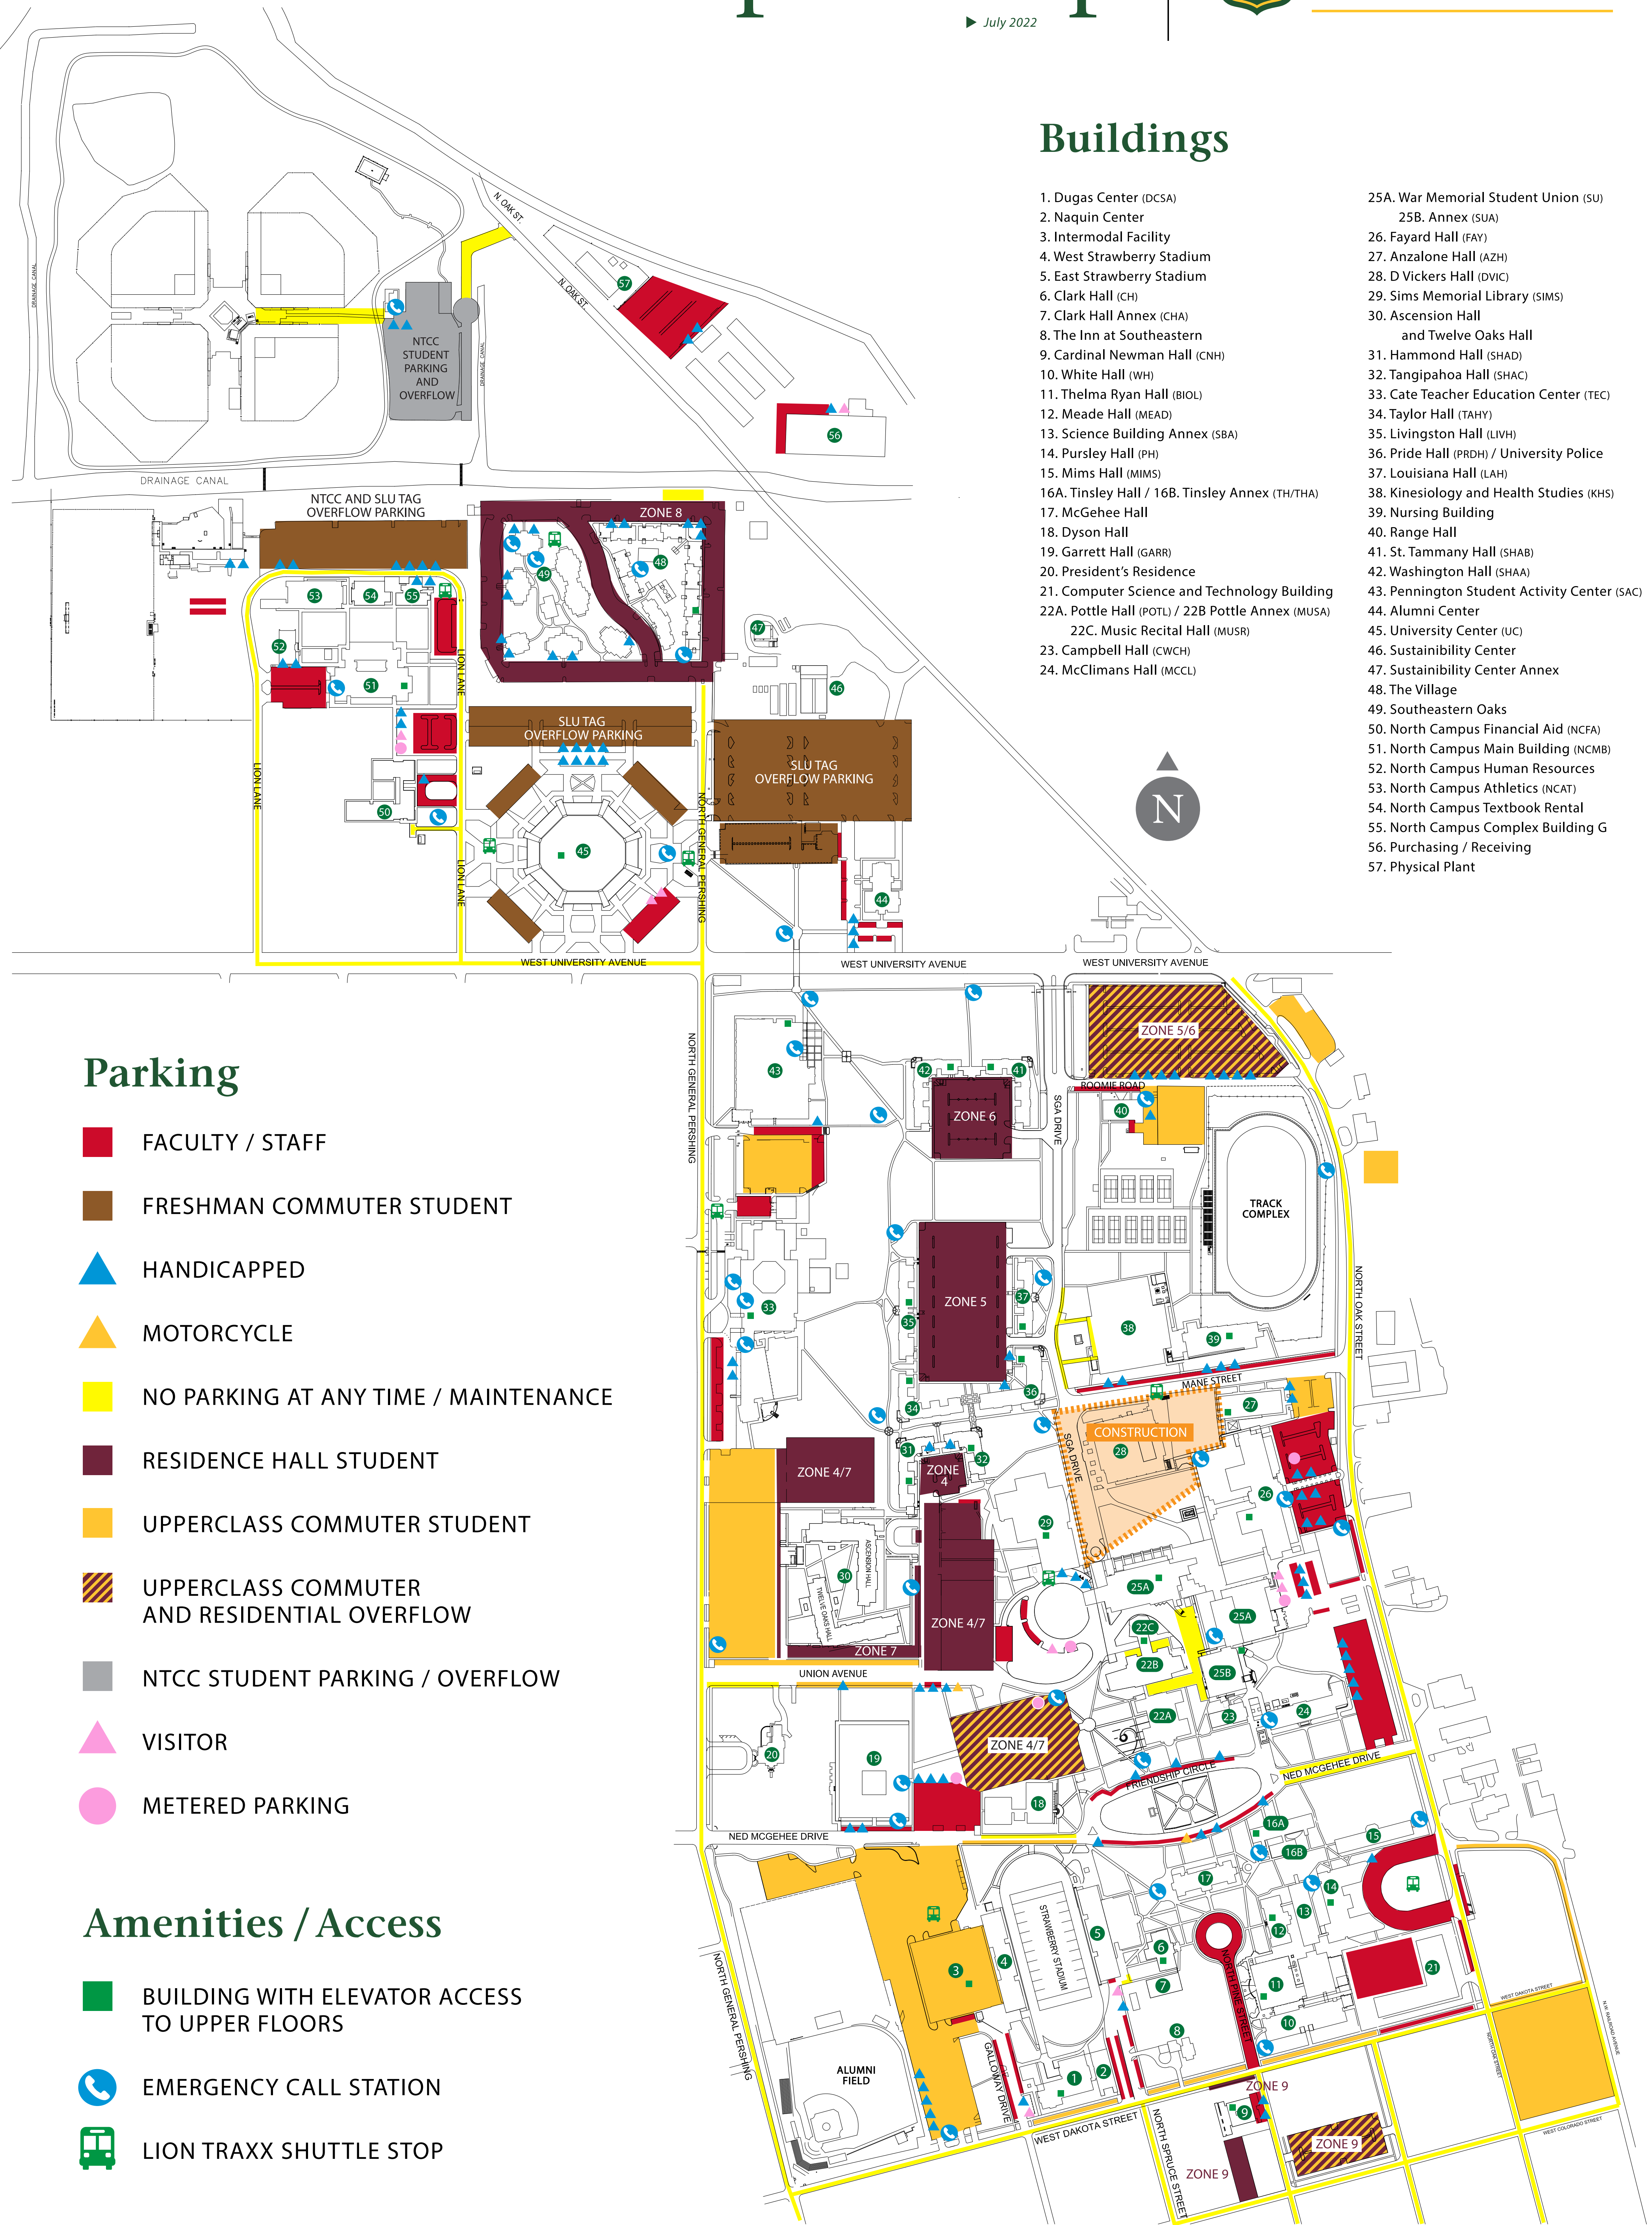

Campus Map

July 2022

Buildings

1. Dugas Center (DCSA)
2. Naquin Center
3. Intermodal Facility
4. West Strawberry Stadium
5. East Strawberry Stadium
6. Clark Hall (CH)
7. Clark Hall Annex (CHA)
8. The Inn at Southeastern
9. Cardinal Newman Hall (CNH)
10. White Hall (WH)
11. Thelma Ryan Hall (BIOL)
12. Meade Hall (MEAD)
13. Science Building Annex (SBA)
14. Pursley Hall (PH)
15. Mims Hall (MIMS)
- 16A. Tinsley Hall / 16B. Tinsley Annex (TH/THA)
17. McGehee Hall
18. Dyson Hall
19. Garrett Hall (GARR)
20. President's Residence
21. Computer Science and Technology Building
- 22A. Pottle Hall (POTL) / 22B Pottle Annex (MUSA)
- 22C. Music Recital Hall (MUSR)
23. Campbell Hall (CWCH)
24. McClimans Hall (MCCL)
- 25A. War Memorial Student Union (SU)
- 25B. Annex (SUA)
26. Fayard Hall (FAY)
27. Anzalone Hall (AZH)
28. D Vickers Hall (DVIC)
29. Sims Memorial Library (SIMS)
30. Ascension Hall and Twelve Oaks Hall
31. Hammond Hall (SHAD)
32. Tangipahoa Hall (SHAC)
33. Cate Teacher Education Center (TEC)
34. Taylor Hall (TAHY)
35. Livingston Hall (LIVH)
36. Pride Hall (PRDH) / University Police
37. Louisiana Hall (LAH)
38. Kinesiology and Health Studies (KHS)
39. Nursing Building
40. Range Hall
41. St. Tammany Hall (SHAB)
42. Washington Hall (SHAA)
43. Pennington Student Activity Center (SAC)
44. Alumni Center
45. University Center (UC)
46. Sustainability Center
47. Sustainability Center Annex
48. The Village
49. Southeastern Oaks
50. North Campus Financial Aid (NCFA)
51. North Campus Main Building (NCMB)
52. North Campus Human Resources
53. North Campus Athletics (NCAT)
54. North Campus Textbook Rental
55. North Campus Complex Building G
56. Purchasing / Receiving
57. Physical Plant

Amenities / Access

- BUILDING WITH ELEVATOR ACCESS TO UPPER FLOORS
- ☎ EMERGENCY CALL STATION
- 🚌 LION TRAXX SHUTTLE STOP